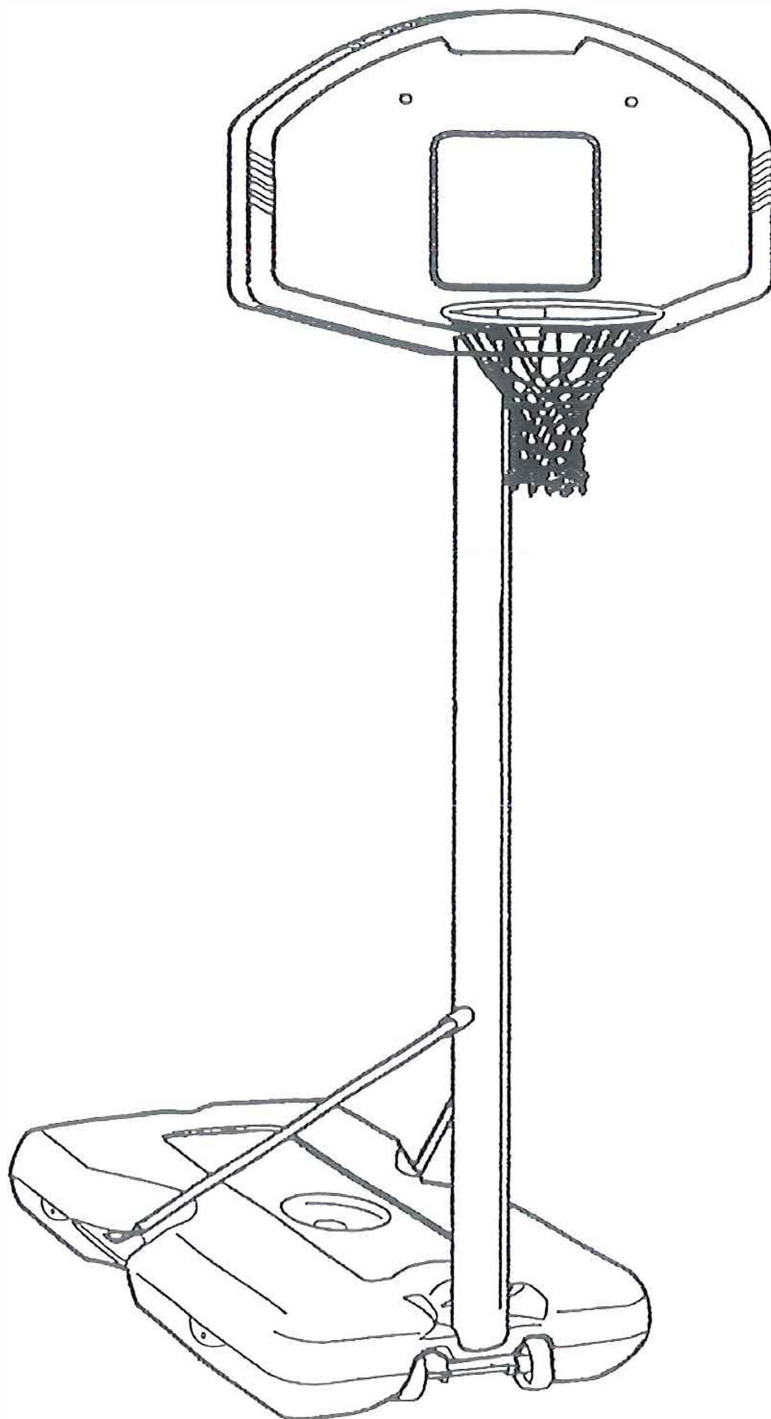

Michael

1293_68455

1293_68455				
1		M8 142mm	X 1	1/1
2		430 mm	X 1	1/1
3		70 mm	X 2	1/1
4		M8 75 mm	X 1	1/1
5		M8 25 mm	X 2	1/1
6		35 mm	X 2	1/1
7		M8 45 mm	X 4	1/1
8		M8 80 mm	X 2	1/1
9		knob	X 2	1/1
10		8mm washer	X 16	1/1
11		Hexagon head screw	X 9	1/1
12		13mm washer	X 4	1/1
13		Round shape hexagon head screw	X 2	1/1

14		152.4 mm	X 4	1/1
A		840mm x 620mm x 150 mm	X 1	1/1
B		720mm x 45mm	X 1	1/1
C		720mm x 45mm	X 1	1/1
D		720mm x 45mm	X 1	1/1

FR: SAV/INFORMATION /VIDEO/CONTACT

GB: SAV/INFORMATION/VIDEO/CONTACT

DE: KUNDENDIENST/INFORMATIONEN /VIDEO/KONTAKT